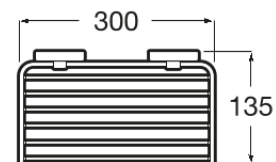

**VICTORIA**

Grilled container (Can be installed with screws or adhesive)

DIMENSIONS

Length 300 mm
Width 135 mm
Height 65 mm

COLOURS AND FINISHES

01 Polished

PRICE (VAT INCLUDED)**£111.80****TECHNICAL DRAWINGS****FEATURES**

Finish: Polished

Installation type: Wall-mounted

Material: Metal

Victoria

An extensive accessories range with a functional and timeless design. Besides the installation with screws, Victoria allows an adhesive fixation system that prevents drilling and guarantees high resistance (up to 5 kg. of static load). The perfect suit for private bathrooms, semi-public areas and public spaces, including solutions for people with reduced mobility.